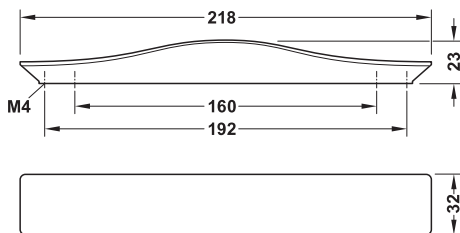

1

Trend Furniture Handles

Häfele Design Model H1765

Finish/colour	Cat. No.
Polished chrome plated	106.62.286
Polished nickel plated black	106.62.386

Packing: 1 or 5 pieces

M4 threaded screws

► FF 1.260

DGH-M-INT 2020, HDE-en, 05/19; Dimensional data not binding. We reserve the right to alter specifications without notice.